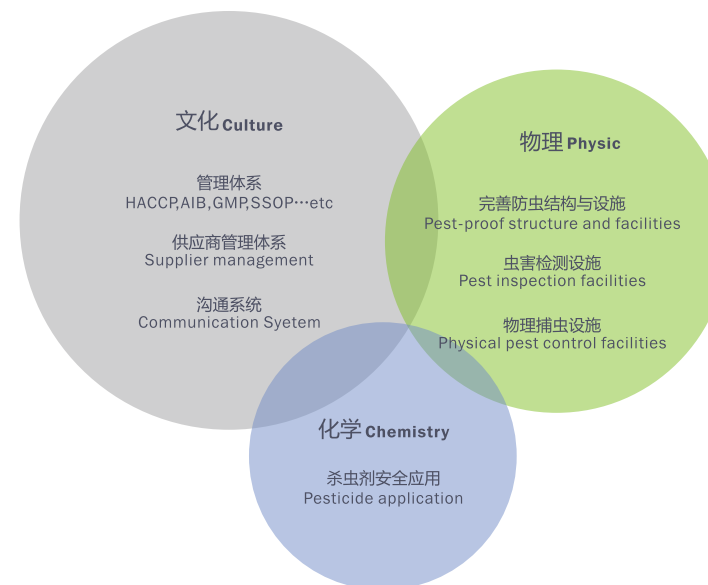

1. Regeneration, a vicious spiral
2. Chemical Pollution
3. Cover the Essence of PRM
4. Cost waste

为了从根本上解决问题，我们更应该关注虫害产生的根源！虫到底是怎么来的？或许下面一组图片会对你有所启示：

When pest appears, what do you think of? Where does the pest come from? How to do it? Perhaps you don,t know. The follow pictures will tell you!

虫害风险管理原理

Principle of PRM

虫害风险管理的目标

PRM target

通过对环境中潜在风险的长期监控，并采取适当策略，使得虫密度稳定控制在经济允许域值（允许阈值的大小，根据企业的品质控制标准设定）以内，将虫对客户正常经营活动的影响降到最低程度。

Monitor the potential risk of environment for a long time, and processing proper strategy, make the pest pollution within the limits of economical allowance threshold.And then fall the influence to people' s normal life to the lowest degree.

虫害风险管理的主要内容

Main components in PRM

在虫害风险管理这一整体思想指导下，我们的工作重心在于建立全面的虫害管理体系和沟通渠道等，其次，我们还将建议我们的客户完善防虫设施，并使用专业器械进行虫害检测和物理捕捉；在客户同意并必要的情况下，我们会在局部区域使用化学处理方式进行虫害防治。

With the theory of PRM, we will focus on building the completely system of pest management and communication channel etc. In addition, we also adopt some physical methods for pest examination and capture. Especially some chemical ways could be used in local areas.

虫害风险管理方案 Program of PRM

检查——现场检查，分析虫害风险
Check—Check On the spot and analysis the risk

沟通——与客户充分沟通，帮助建立虫害风险管理系统
Communication—communicate with the customer and help them establish the system of PRM

治理——多种安全手段，处理虫害偶发事件
Govern—many kinds of security methods, to deal with the emergency