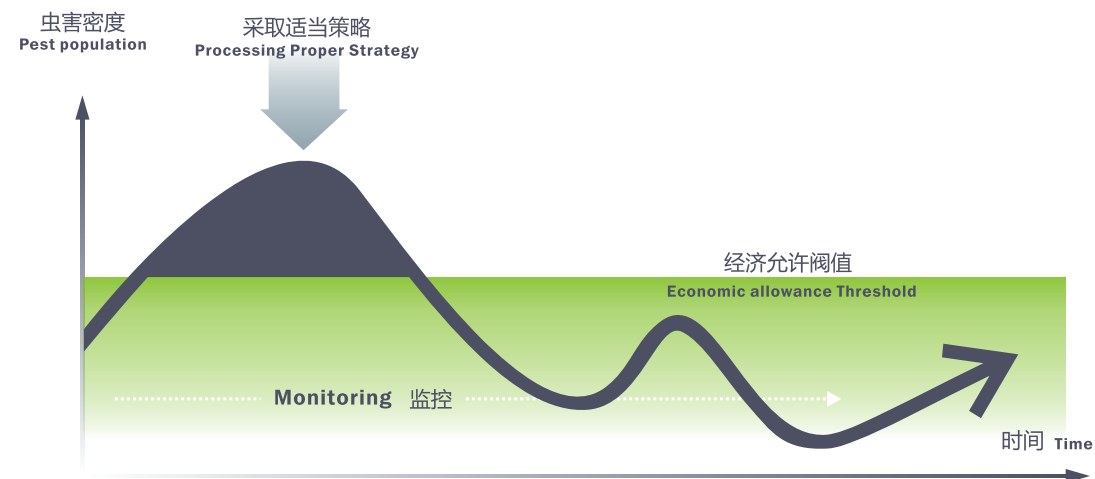

虫只是结果，而不是原因

The truth ---

"Pest ,result not reason"

一旦环境中出现虫，我们首先想到的是如何进行灭杀。当然，及时的灭杀会让我们产生立竿见影的感觉，但由此带来的副作用也相当严重：

- 1、杀完又有，麻烦不断
- 2、化学污染的风险
- 3、掩盖隐藏的虫害管理风险
- 4、成本的不可控制

Afer you killed the pest ,the truble is also coming.

1. Regeneration, a vicious spiral
2. Chemical Pollution
3. Cover the Essence of PRM
4. Cost waste

为了从根本上解决问题，我们更应该关注虫害产生的根源！虫到底是怎么来的？或许下面一组图片会对你有所启示：

When pest appears, what do you think of? Where does the pest come from? How to do it? Perhaps you don,t know. The follow pictures will tell you!

虫害风险管理原理

Principle of PRM

虫害风险管理的目标

PRM target

通过对环境中潜在风险的长期监控，并采取适当策略，使得虫密度稳定控制在经济允许域值（允许阈值的大小，根据企业的品质控制标准设定）以内，将虫对客户正常经营活动的影响降到最低程度。

Monitor the potential risk of environment for a long time, and processing proper strategy, make the pest pollution within the limits of economical allowance threshold.And then fall the influence to people' s normal life to the lowest degree.